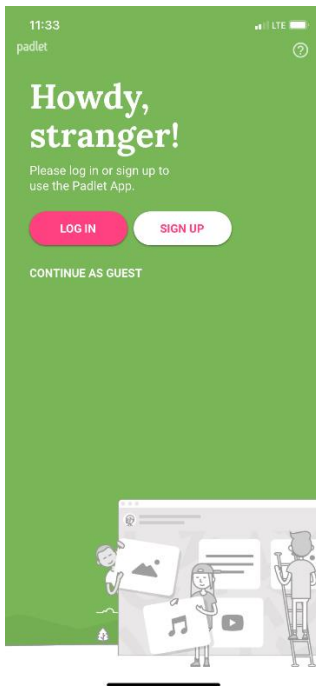

Padlet App Login

1. Download the Padlet App
2. Click on Log In

3. Select on "Log In To Your Org"

4. Type in “myutsa” and select “Continue”

5. Click on the “Log in with email and password” option

6. Enter your email/username and password for Padlet, then select “Log In”