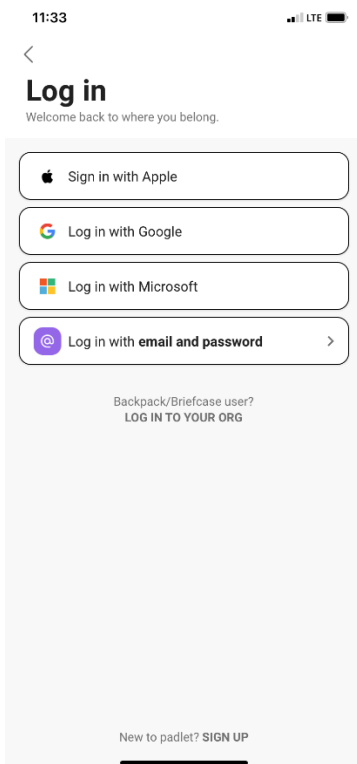

Padlet App Login

1. Download the Padlet App
2. Click on Log In

3. Select on "Log In To Your Org"

4. Type in “myutsa” and select “Continue”

5. Click on the “Log in with email and password” option

6. Enter your email/username and password for Padlet, then select “Log In”